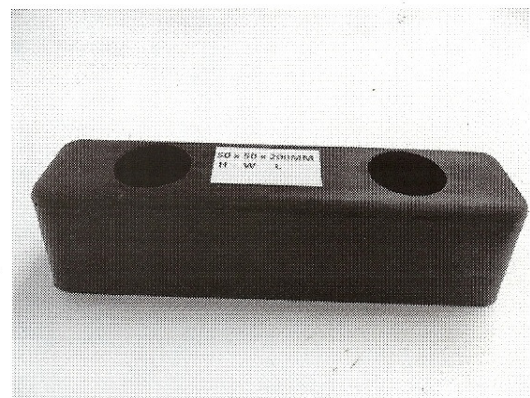

BUFFERS**

BUFFER A
Dimensions: 45H X.65W X 200L

BUFFER B
Dimensions: 50H X 50W X 200L

****ALL MEASUREMENTS IN MILLIMETRES**