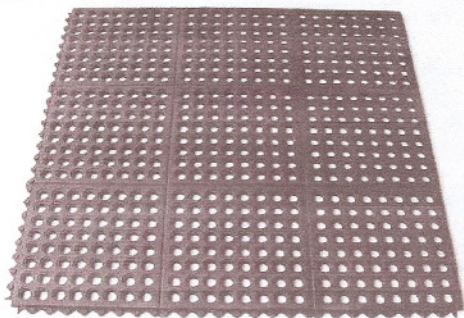

Connector matting

Ideal for Storage in Showrooms
Mat can be extended to any length using
connectors.

Size: 910 x 910 x 9mm
Natural Rubber 40 ShA