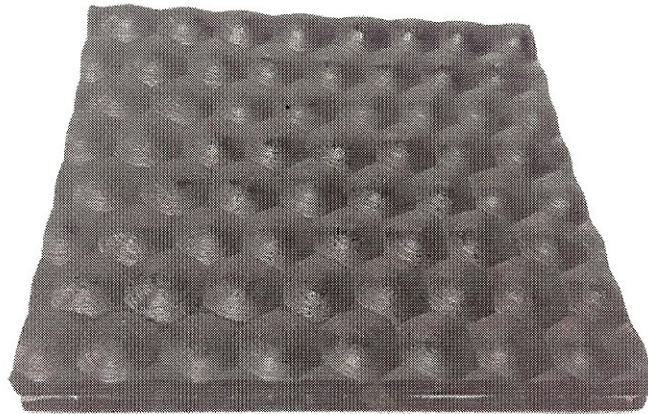

## **COW MAT**

Size: 1500 x 8mm

Natural Rubber

Available by the metre in up to 10 metre lengths