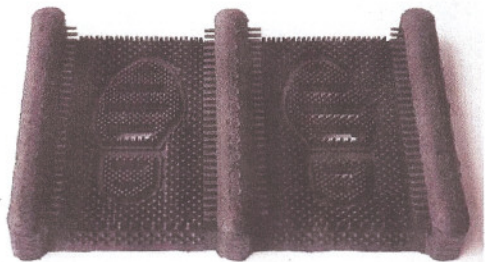

## Footwear Wiper Mat

**Ideal for cleaning footwear before entry into buildings, motor homes, caravans, ships, launches, food areas, and refrigeration. Can be set in concrete or bolted to retain security and safety.**

**Size: 390 x  
310 mm  
Natural Rubber  
60 Sha**